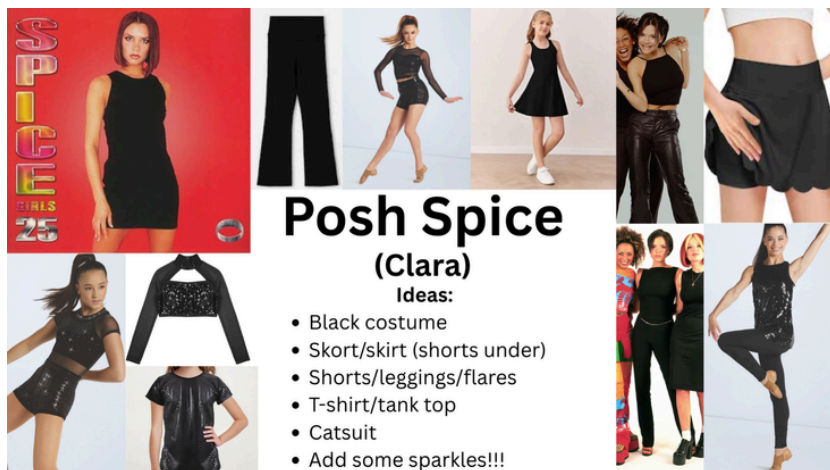

Ginger Spice (Jess)

Ideas:

- Union Jack top
- Black shorts/leggings
- OR
- Red top
- Union Jack shorts/leggings

Sporty Spice (Sofia)

Ideas:

- Blue, orange, green or yellow
- Active wear
- Tracksuit bottoms
- Shorts
- Tank top/t-shirt