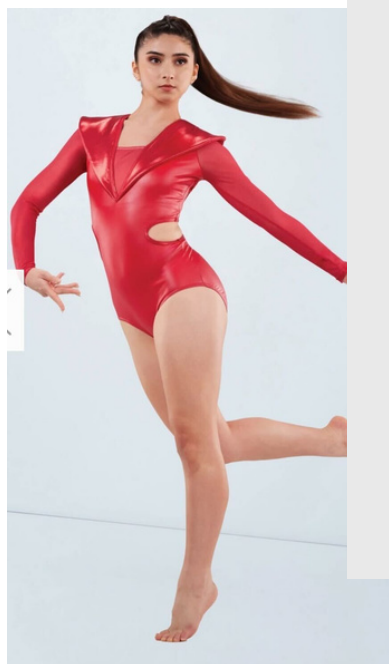

WEDNESDAY

SLINGS 6PM - 7PM CLASS

SONG - LADY GAGA, BORN THIS WAY

THEME - Red / Black

NOTE: No tummies out and legs should be covered