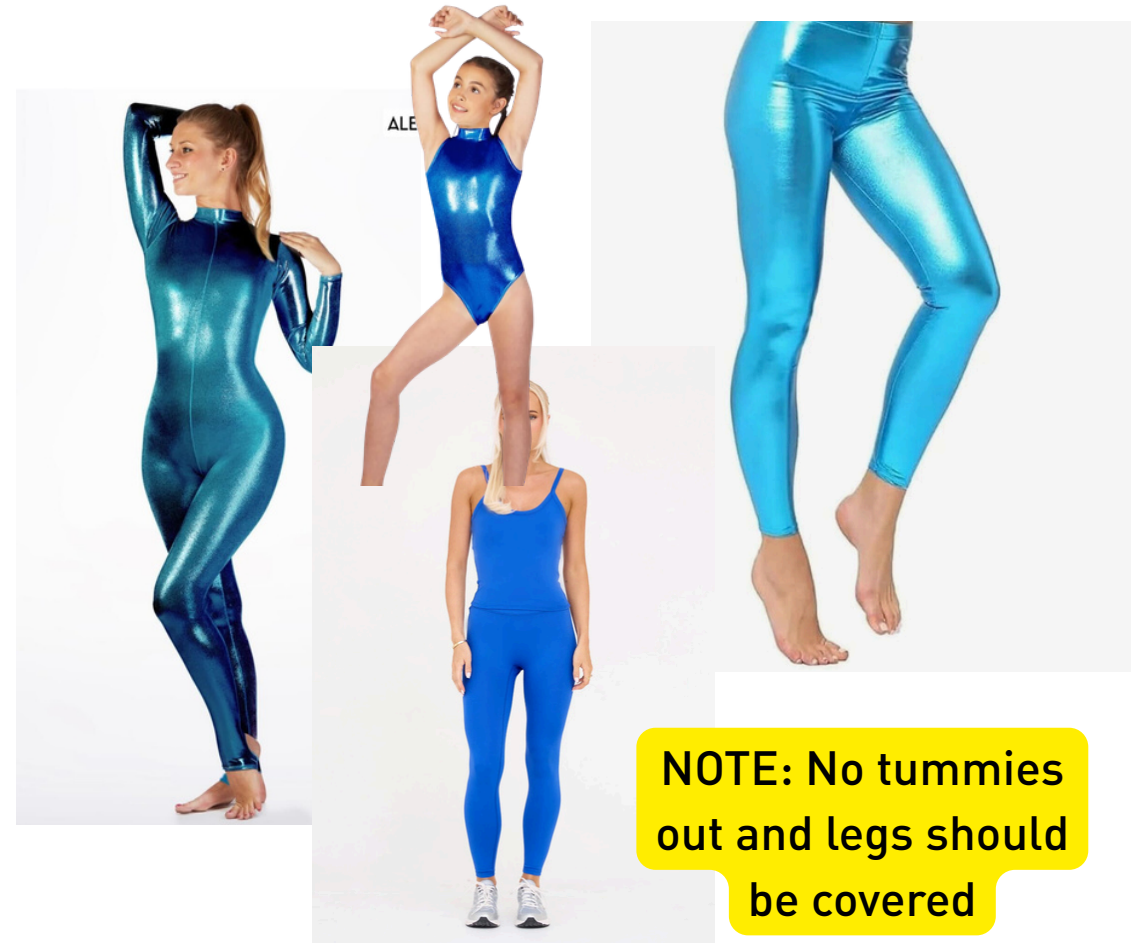

SONG - LADY GAGA, BORN THIS WAY

THEME - Red / Black

NOTE: No tummies out and legs should be covered

WEDNESDAY

SILKS 7PM - 8PM CLASS

SONG - DAVID BOWIE, LIFE ON MARS

THEME - BLUE + DB FACE LIGHTNING BOLTS

NOTE: No tummies out and legs should be covered