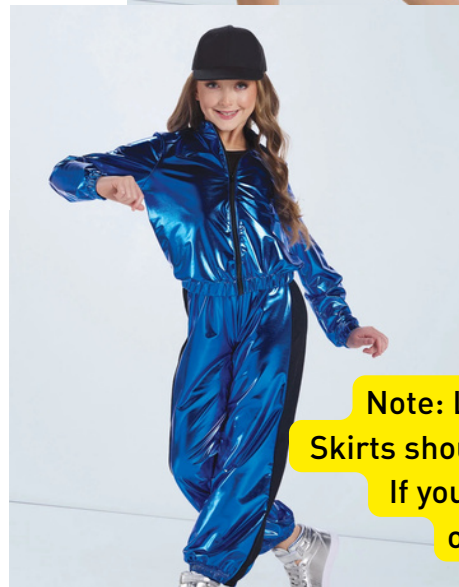

WEDNESDAY

MIXED AERIAL 4PM - 5PM CLASS

SONG - Elton John 'Rocket Man & I'm still Standing' Mashup

THEME - 70's/80's rock n roll / Elton John Vibe/fun glasses

Note: Legs should be covered with tights if wearing shorts/skirts.
Skirts should be short to not tangle in slings, with something underneath.
If you choose to wear glasses, please secure them to your hair
or use elastic to keep them in place around your head.