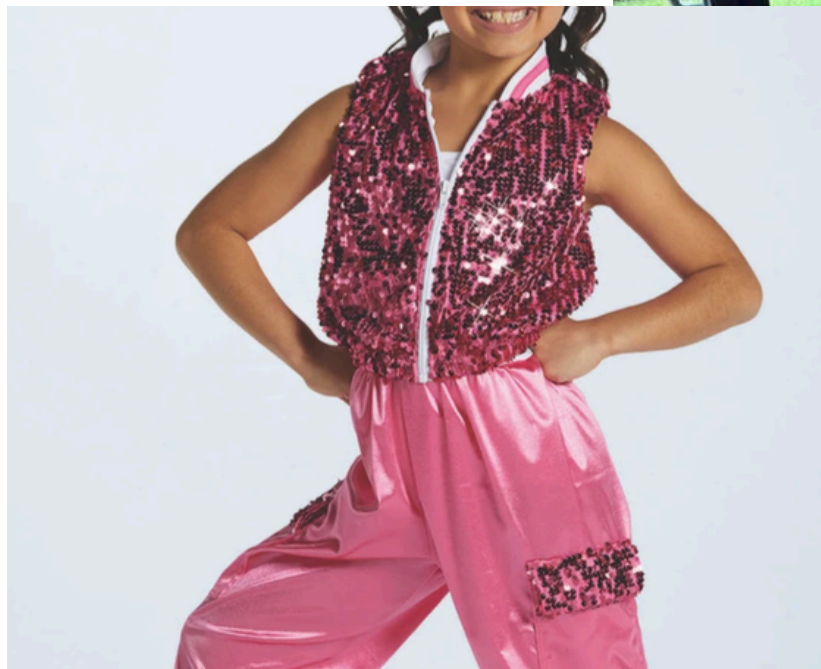

WEDNESDAY

TUMBLING 6PM - 7PM CLASS

SONG - CALVIN HARRIS, BOUNCE

THEME - DJ'S

Note: If you decide to wear headphones / hats, please secure them to your hair or use a clip. Additionally, use elastic to hold glasses securely around head.