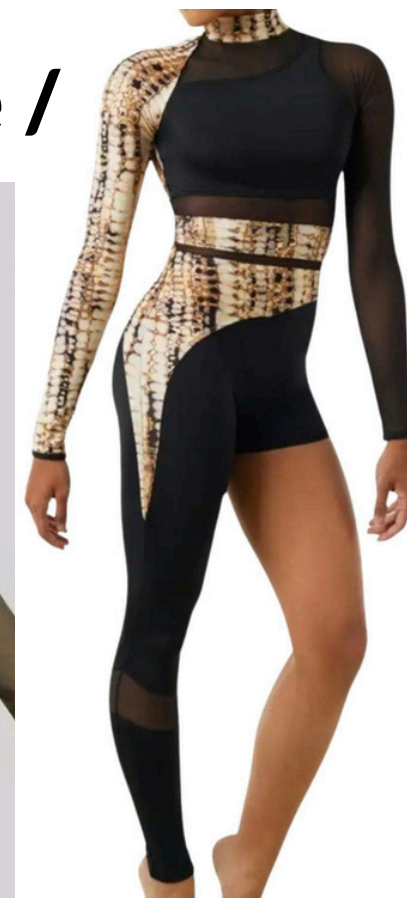

THURSDAY

AERIAL HOOP 6PM - 7PM CLASS

SONG - MJ, EARTHSONG

THEME - Earthy - Black, Sand / Beige, Olive / Khaki, Touch of washed gold

NOTE: Legs should be covered with tights