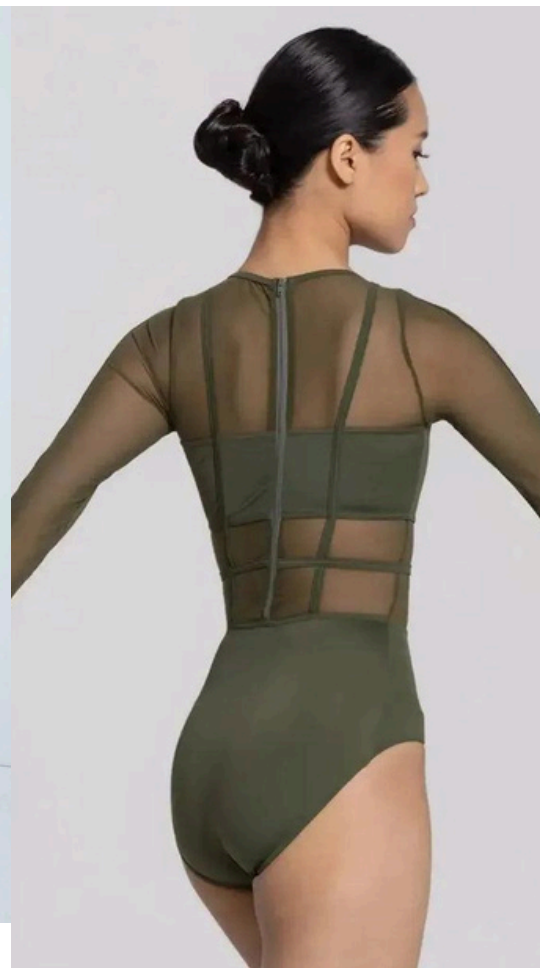

THURSDAY

AERIAL HOOP 6PM - 7PM CLASS

SONG - MJ, EARTHSONG

THEME - Earthy - Black, Sand / Beige, Olive / Khaki, Touch of washed gold

NOTE: Legs should be covered with tights